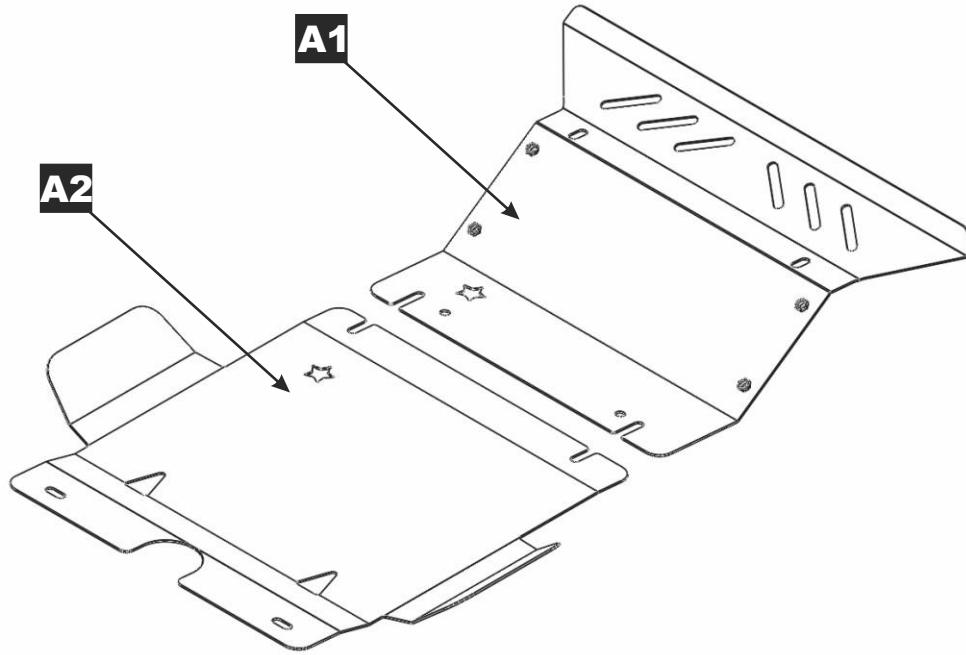

Installation instructions for PZ4AL- 01157- 00

Toyota Hilux

Under Run Protective Shield engine bay

Model Year: 2011/06; 2010/08

Vehicle Code: KUN25L-DRMDHW
KUN25L-DRMSHW
KUN25L-PRMSHW

Part Number: PZ4AL-01157-00

Weight: 10.72 kg

Installation Time: 30 min

Manual reference number: AIM 001 427-0

Part number: PZ4AL-01157-00

PZ4AL-01157-60

B1

B2

C